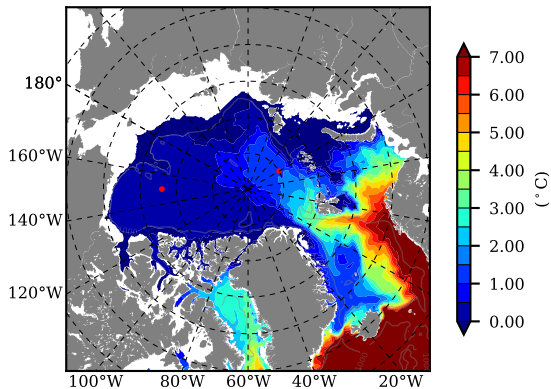

BCTGR273ERA5SC1 AW Max Temp over 2007

AW Max Temp from PHC 3.0

BCTGR273ERA5SC1 AW Max Temp depth

AW Max Temp depth from PHC 3.0