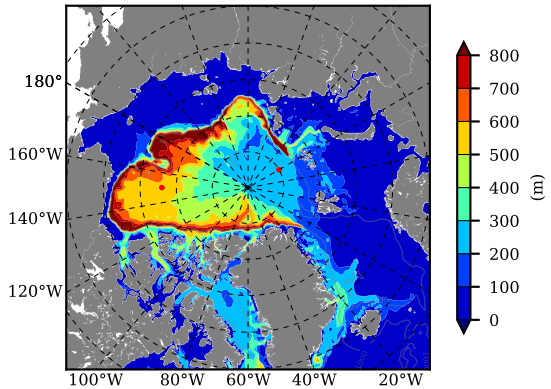

BCTGR273ERA5SC1 AW Max Temp over 2007

AW Max Temp from PHC 3.0

BCTGR273ERA5SC1 AW Max Temp depth

AW Max Temp depth from PHC 3.0