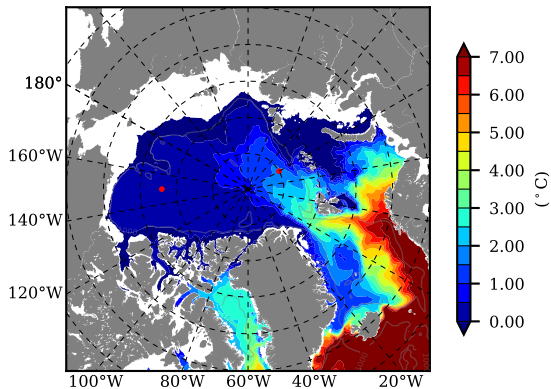

BCTGR273ERA5SC1 AW Max Temp over 2008

AW Max Temp from PHC 3.0

BCTGR273ERA5SC1 AW Max Temp depth

AW Max Temp depth from PHC 3.0