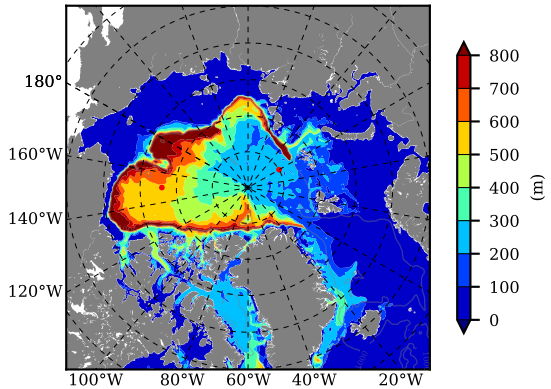

BCTGR273ERA5SC1 AW Max Temp over 2008

AW Max Temp from PHC 3.0

BCTGR273ERA5SC1 AW Max Temp depth

AW Max Temp depth from PHC 3.0