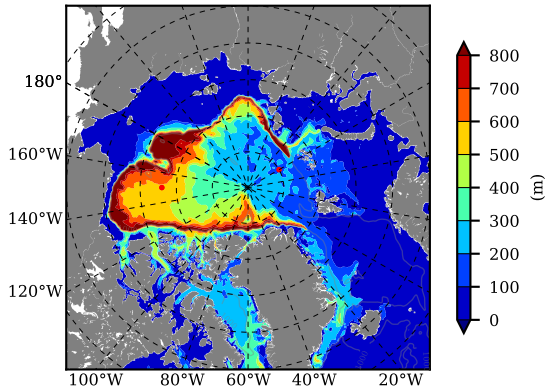

BCTGR273ERA5SC1 AW Max Temp over 2009

AW Max Temp from PHC 3.0

BCTGR273ERA5SC1 AW Max Temp depth

AW Max Temp depth from PHC 3.0