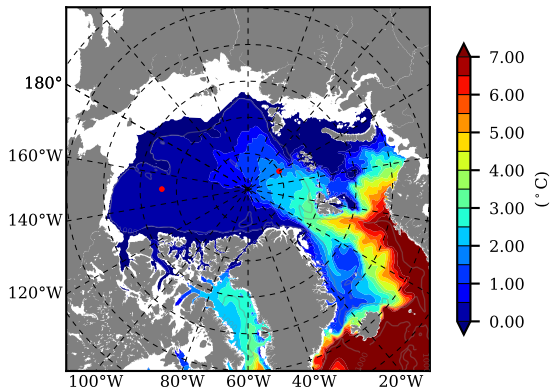

BCTGR273ERA5SC1 AW Max Temp over 2009

AW Max Temp from PHC 3.0

BCTGR273ERA5SC1 AW Max Temp depth

AW Max Temp depth from PHC 3.0