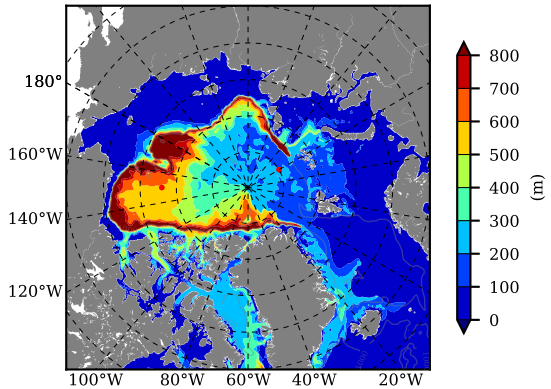

BCTGR273ERA5SC1 AW Max Temp over  
2010

AW Max Temp from  
PHC 3.0

BCTGR273ERA5SC1 AW Max Temp depth

AW Max Temp depth from  
PHC 3.0