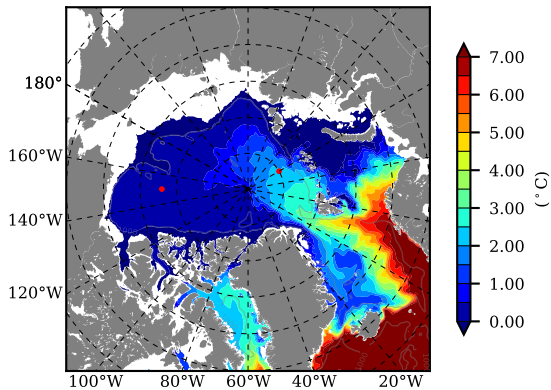

BCTGR273ERA5SC1 AW Max Temp over  
2010

AW Max Temp from  
PHC 3.0

BCTGR273ERA5SC1 AW Max Temp depth

AW Max Temp depth from  
PHC 3.0