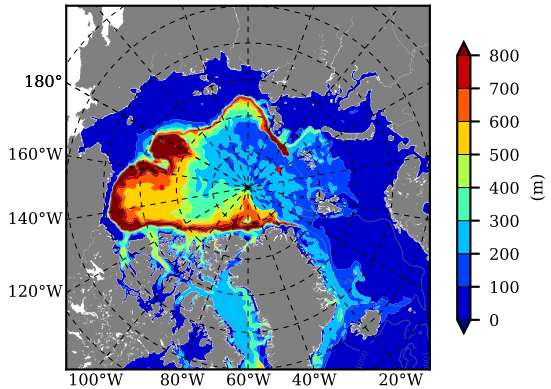

BCTGR273ERA5SC1 AW Max Temp over 2011

AW Max Temp from PHC 3.0

BCTGR273ERA5SC1 AW Max Temp depth

AW Max Temp depth from PHC 3.0