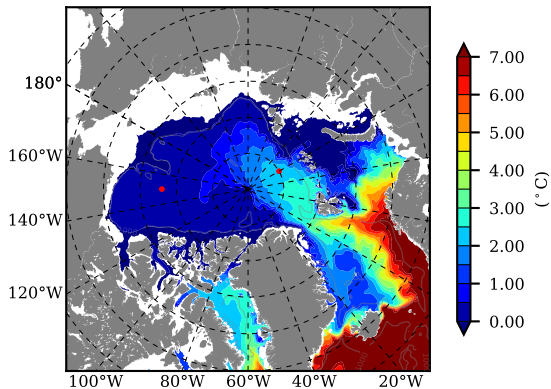

BCTGR273ERA5SC1 AW Max Temp over 2011

AW Max Temp from PHC 3.0

BCTGR273ERA5SC1 AW Max Temp depth

AW Max Temp depth from PHC 3.0