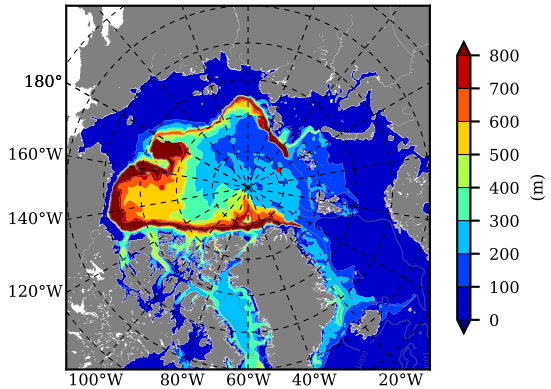

BCTGR273ERA5SC1 AW Max Temp over 2012

AW Max Temp from PHC 3.0

BCTGR273ERA5SC1 AW Max Temp depth

AW Max Temp depth from PHC 3.0