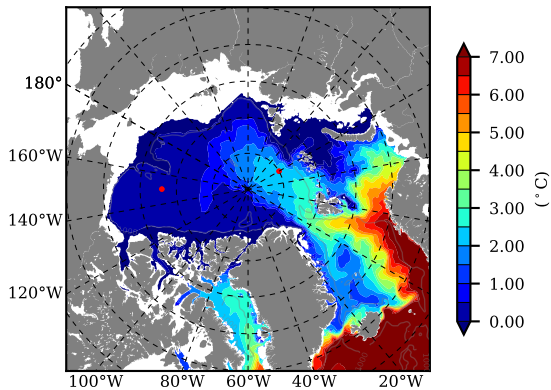

BCTGR273ERA5SC1 AW Max Temp over 2012

AW Max Temp from PHC 3.0

BCTGR273ERA5SC1 AW Max Temp depth

AW Max Temp depth from PHC 3.0