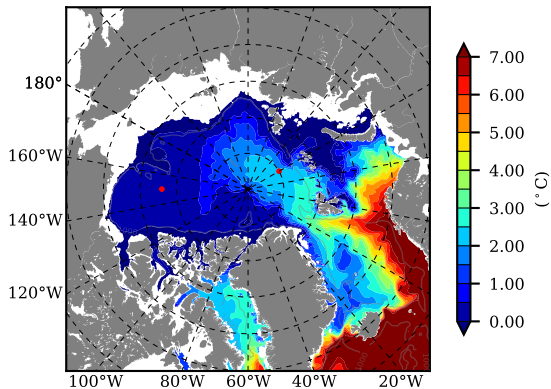

BCTGR273ERA5SC1 AW Max Temp over 2013

AW Max Temp from PHC 3.0

BCTGR273ERA5SC1 AW Max Temp depth

AW Max Temp depth from PHC 3.0