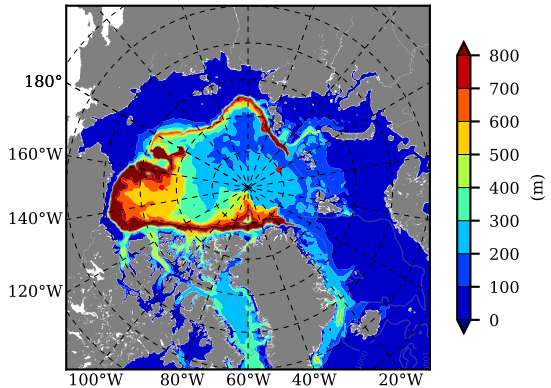

BCTGR273ERA5SC1 AW Max Temp over 2013

AW Max Temp from PHC 3.0

BCTGR273ERA5SC1 AW Max Temp depth

AW Max Temp depth from PHC 3.0