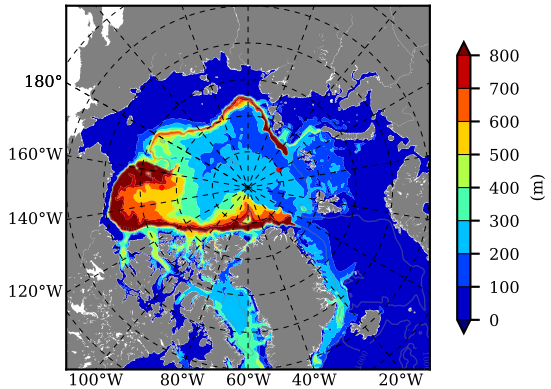

BCTGR273ERA5SC1 AW Max Temp over 2014

AW Max Temp from PHC 3.0

BCTGR273ERA5SC1 AW Max Temp depth

AW Max Temp depth from PHC 3.0