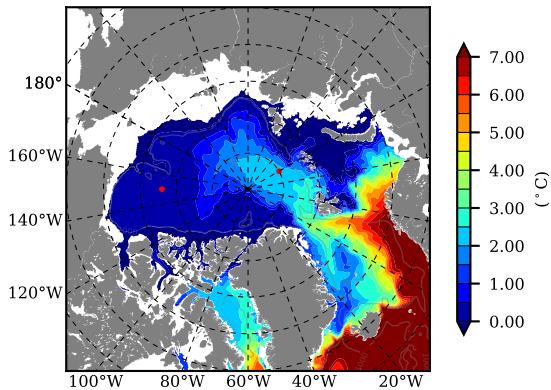

BCTGR273ERA5SC1 AW Max Temp over 2014

AW Max Temp from PHC 3.0

BCTGR273ERA5SC1 AW Max Temp depth

AW Max Temp depth from PHC 3.0