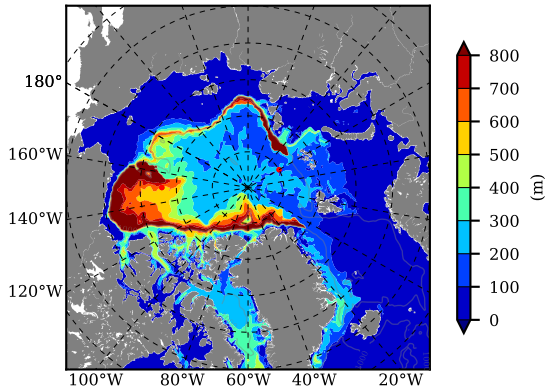

BCTGR273ERA5SC1 AW Max Temp over 2015

AW Max Temp from PHC 3.0

BCTGR273ERA5SC1 AW Max Temp depth

AW Max Temp depth from PHC 3.0