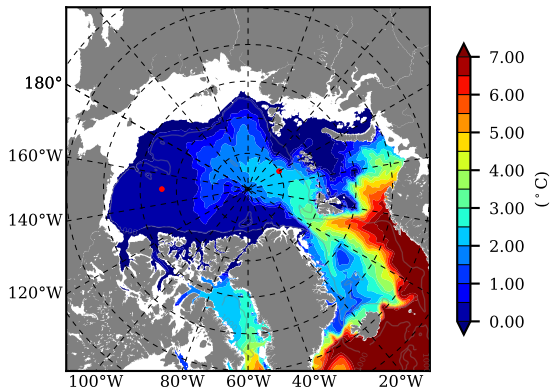

BCTGR273ERA5SC1 AW Max Temp over 2015

AW Max Temp from PHC 3.0

BCTGR273ERA5SC1 AW Max Temp depth

AW Max Temp depth from PHC 3.0