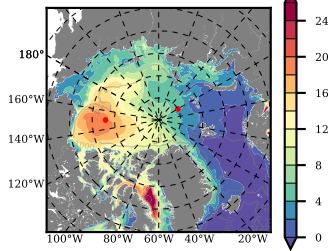

BCTGR273ERA5SC1 mean FWC (m) over 1979

Mean FWC (m) from BG Obs Sys. (Proshutinsky et al. GRL2018) over year 2003-2017

Mean FWC (m) from Init State

BCTGR273ERA5SC1 mean SSH anomaly

Mean DOT from Armitage et al. 2017 2003-2014