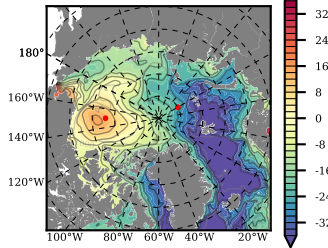

BCTGR273ERA5SC1 mean FWC (m) over 1979

Mean FWC (m) from BG Obs Sys. (Proshutinsky et al. GRL2018) over year 2003-2017

Mean FWC (m) from Init State

BCTGR273ERA5SC1 mean SSH anomaly

Mean DOT from Armitage et al. 2017 2003-2014