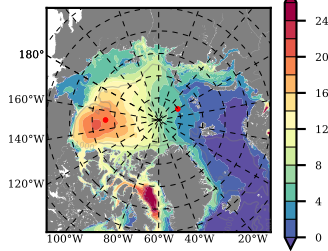

BCTGR273ERA5SC1 mean FWC (m) over 1980

Mean FWC (m) from BG Obs Sys. (Proshutinsky et al. GRL2018) over year 2003-2017

Mean FWC (m) from Init State

BCTGR273ERA5SC1 mean SSH anomaly

Mean DOT from Armitage et al. 2017 2003-2014