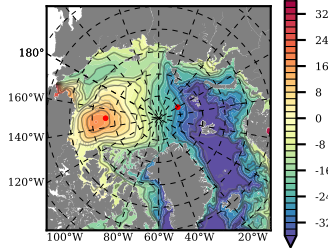

BCTGR273ERA5SC1 mean FWC (m) over 1980

Mean FWC (m) from BG Obs Sys. (Proshutinsky et al. GRL2018) over year 2003-2017

Mean FWC (m) from Init State

BCTGR273ERA5SC1 mean SSH anomaly

Mean DOT from Armitage et al. 2017 2003-2014