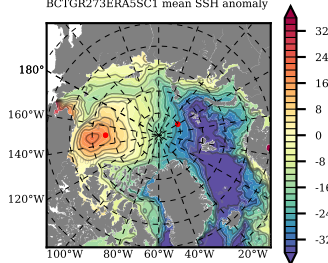

BCTGR273ERA5SC1 mean FWC (m) over 1981

Mean FWC (m) from BG Obs Sys. (Proshutinsky et al. GRL2018) over year 2003-2017

Mean FWC (m) from Init State

BCTGR273ERA5SC1 mean SSH anomaly

Mean DOT from Armitage et al. 2017 2003-2014