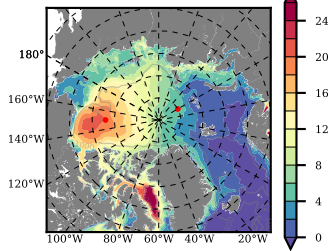

BCTGR273ERA5SC1 mean FWC (m) over 1981

Mean FWC (m) from BG Obs Sys. (Proshutinsky et al. GRL2018) over year 2003-2017

Mean FWC (m) from Init State

BCTGR273ERA5SC1 mean SSH anomaly

Mean DOT from Armitage et al. 2017 2003-2014