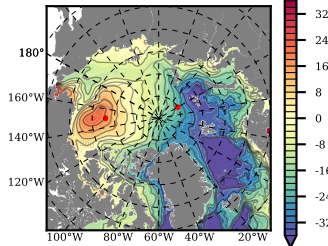

BCTGR273ERA5SC1 mean FWC (m) over 1982

Mean FWC (m) from BG Obs Sys. (Proshutinsky et al. GRL2018) over year 2003-2017

Mean FWC (m) from Init State

BCTGR273ERA5SC1 mean SSH anomaly

Mean DOT from Armitage et al. 2017 2003-2014