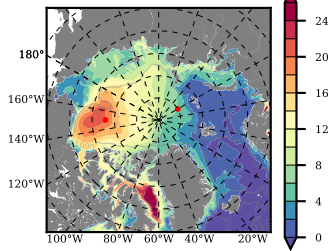

BCTGR273ERA5SC1 mean FWC (m) over 1982

Mean FWC (m) from BG Obs Sys. (Proshutinsky et al. GRL2018) over year 2003-2017

Mean FWC (m) from Init State

BCTGR273ERA5SC1 mean SSH anomaly

Mean DOT from Armitage et al. 2017 2003-2014