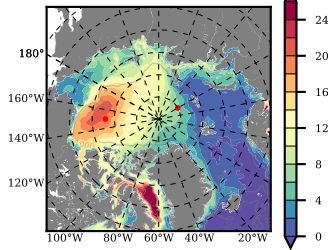

BCTGR273ERA5SC1 mean FWC (m) over 1983

Mean FWC (m) from BG Obs Sys. (Proshutinsky et al. GRL2018) over year 2003-2017

Mean FWC (m) from Init State

BCTGR273ERA5SC1 mean SSH anomaly

Mean DOT from Armitage et al. 2017 2003-2014