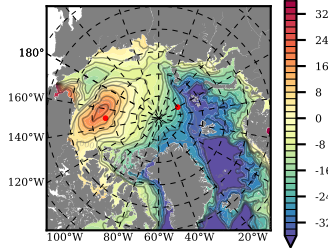

BCTGR273ERA5SC1 mean FWC (m) over 1983

Mean FWC (m) from BG Obs Sys. (Proshutinsky et al. GRL2018) over year 2003-2017

Mean FWC (m) from Init State

BCTGR273ERA5SC1 mean SSH anomaly

Mean DOT from Armitage et al. 2017 2003-2014