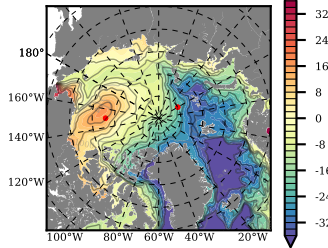

BCTGR273ERA5SC1 mean FWC (m) over 1984

Mean FWC (m) from BG Obs Sys. (Proshutinsky et al. GRL2018) over year 2003-2017

Mean FWC (m) from Init State

BCTGR273ERA5SC1 mean SSH anomaly

Mean DOT from Armitage et al. 2017 2003-2014