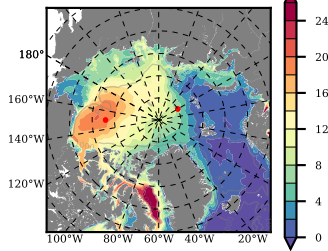

BCTGR273ERA5SC1 mean FWC (m) over 1984

Mean FWC (m) from BG Obs Sys. (Proshutinsky et al. GRL2018) over year 2003-2017

Mean FWC (m) from Init State

BCTGR273ERA5SC1 mean SSH anomaly

Mean DOT from Armitage et al. 2017 2003-2014