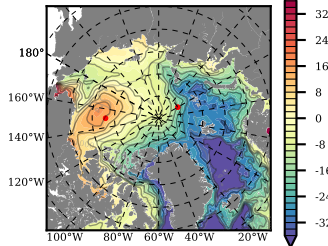

BCTGR273ERA5SC1 mean FWC (m) over 1985

Mean FWC (m) from BG Obs Sys. (Proshutinsky et al. GRL2018) over year 2003-2017

Mean FWC (m) from Init State

BCTGR273ERA5SC1 mean SSH anomaly

Mean DOT from Armitage et al. 2017 2003-2014