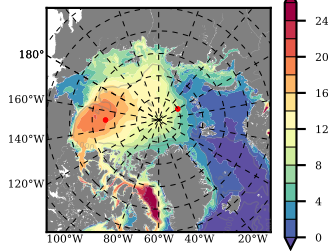

BCTGR273ERA5SC1 mean FWC (m) over 1985

Mean FWC (m) from BG Obs Sys. (Proshutinsky et al. GRL2018) over year 2003-2017

Mean FWC (m) from Init State

BCTGR273ERA5SC1 mean SSH anomaly

Mean DOT from Armitage et al. 2017 2003-2014