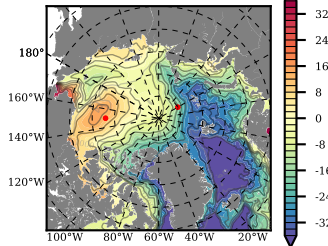

BCTGR273ERA5SC1 mean FWC (m) over 1986

Mean FWC (m) from BG Obs Sys. (Proshutinsky et al. GRL2018) over year 2003-2017

Mean FWC (m) from Init State

BCTGR273ERA5SC1 mean SSH anomaly

Mean DOT from Armitage et al. 2017 2003-2014