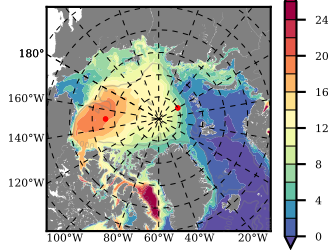

BCTGR273ERA5SC1 mean FWC (m) over 1986

Mean FWC (m) from BG Obs Sys. (Proshutinsky et al. GRL2018) over year 2003-2017

Mean FWC (m) from Init State

BCTGR273ERA5SC1 mean SSH anomaly

Mean DOT from Armitage et al. 2017 2003-2014