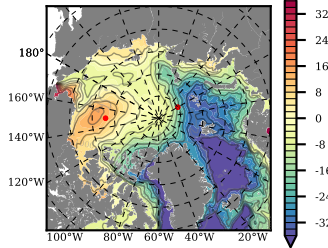

BCTGR273ERA5SC1 mean FWC (m) over 1987

Mean FWC (m) from BG Obs Sys. (Proshutinsky et al. GRL2018) over year 2003-2017

Mean FWC (m) from Init State

BCTGR273ERA5SC1 mean SSH anomaly

Mean DOT from Armitage et al. 2017 2003-2014