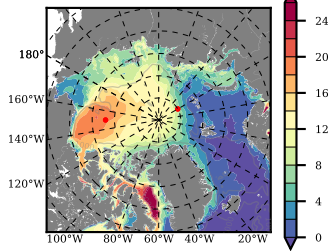

BCTGR273ERA5SC1 mean FWC (m) over 1987

Mean FWC (m) from BG Obs Sys. (Proshutinsky et al. GRL2018) over year 2003-2017

Mean FWC (m) from Init State

BCTGR273ERA5SC1 mean SSH anomaly

Mean DOT from Armitage et al. 2017 2003-2014