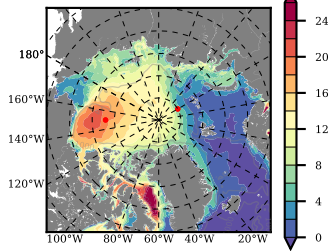

BCTGR273ERA5SC1 mean FWC (m) over 1988

Mean FWC (m) from BG Obs Sys. (Proshutinsky et al. GRL2018) over year 2003-2017

Mean FWC (m) from Init State

BCTGR273ERA5SC1 mean SSH anomaly

Mean DOT from Armitage et al. 2017 2003-2014