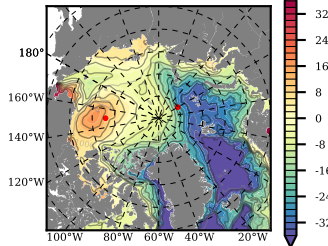

BCTGR273ERA5SC1 mean FWC (m) over 1988

Mean FWC (m) from BG Obs Sys. (Proshutinsky et al. GRL2018) over year 2003-2017

Mean FWC (m) from Init State

BCTGR273ERA5SC1 mean SSH anomaly

Mean DOT from Armitage et al. 2017 2003-2014