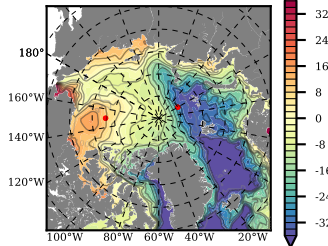

BCTGR273ERA5SC1 mean FWC (m) over 1989

Mean FWC (m) from BG Obs Sys. (Proshutinsky et al. GRL2018) over year 2003-2017

Mean FWC (m) from Init State

BCTGR273ERA5SC1 mean SSH anomaly

Mean DOT from Armitage et al. 2017 2003-2014