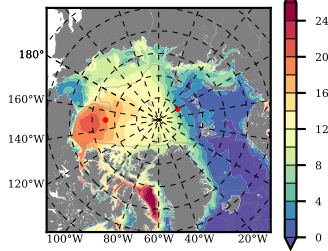

BCTGR273ERA5SC1 mean FWC (m) over 1989

Mean FWC (m) from BG Obs Sys. (Proshutinsky et al. GRL2018) over year 2003-2017

Mean FWC (m) from Init State

BCTGR273ERA5SC1 mean SSH anomaly

Mean DOT from Armitage et al. 2017 2003-2014