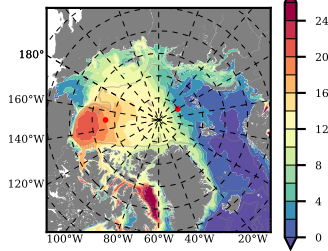

BCTGR273ERA5SC1 mean FWC (m) over 1990

Mean FWC (m) from BG Obs Sys. (Proshutinsky et al. GRL2018) over year 2003-2017

Mean FWC (m) from Init State

BCTGR273ERA5SC1 mean SSH anomaly

Mean DOT from Armitage et al. 2017 2003-2014