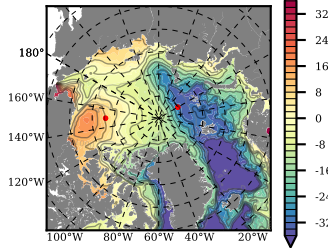

BCTGR273ERA5SC1 mean FWC (m) over 1990

Mean FWC (m) from BG Obs Sys. (Proshutinsky et al. GRL2018) over year 2003-2017

Mean FWC (m) from Init State

BCTGR273ERA5SC1 mean SSH anomaly

Mean DOT from Armitage et al. 2017 2003-2014