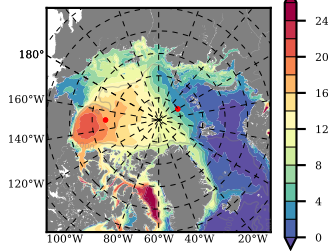

BCTGR273ERA5SC1 mean FWC (m) over 1991

Mean FWC (m) from BG Obs Sys. (Proshutinsky et al. GRL2018) over year 2003-2017

Mean FWC (m) from Init State

BCTGR273ERA5SC1 mean SSH anomaly

Mean DOT from Armitage et al. 2017 2003-2014