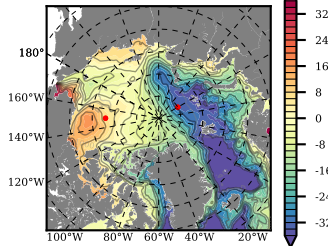

BCTGR273ERA5SC1 mean FWC (m) over 1991

Mean FWC (m) from BG Obs Sys. (Proshutinsky et al. GRL2018) over year 2003-2017

Mean FWC (m) from Init State

BCTGR273ERA5SC1 mean SSH anomaly

Mean DOT from Armitage et al. 2017 2003-2014