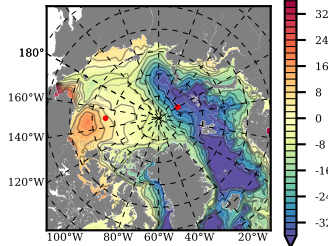

BCTGR273ERA5SC1 mean FWC (m) over 1992

Mean FWC (m) from BG Obs Sys. (Proshutinsky et al. GRL2018) over year 2003-2017

Mean FWC (m) from Init State

BCTGR273ERA5SC1 mean SSH anomaly

Mean DOT from Armitage et al. 2017 2003-2014