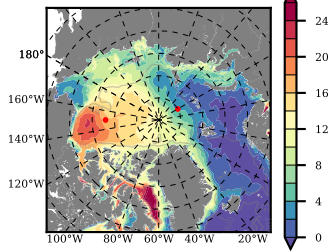

BCTGR273ERA5SC1 mean FWC (m) over 1992

Mean FWC (m) from BG Obs Sys. (Proshutinsky et al. GRL2018) over year 2003-2017

Mean FWC (m) from Init State

BCTGR273ERA5SC1 mean SSH anomaly

Mean DOT from Armitage et al. 2017 2003-2014