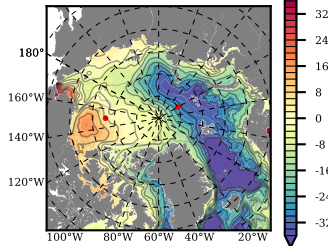

BCTGR273ERA5SC1 mean FWC (m) over 1993

Mean FWC (m) from BG Obs Sys. (Proshutinsky et al. GRL2018) over year 2003-2017

Mean FWC (m) from Init State

BCTGR273ERA5SC1 mean SSH anomaly

Mean DOT from Armitage et al. 2017 2003-2014