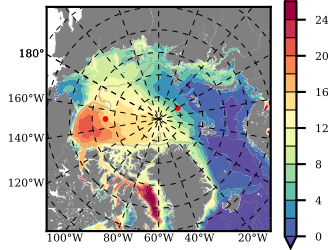

BCTGR273ERA5SC1 mean FWC (m) over 1993

Mean FWC (m) from BG Obs Sys. (Proshutinsky et al. GRL2018) over year 2003-2017

Mean FWC (m) from Init State

BCTGR273ERA5SC1 mean SSH anomaly

Mean DOT from Armitage et al. 2017 2003-2014