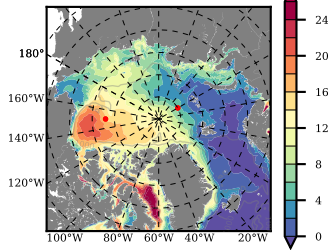

BCTGR273ERA5SC1 mean FWC (m) over 1994

Mean FWC (m) from BG Obs Sys. (Proshutinsky et al. GRL2018) over year 2003-2017

Mean FWC (m) from Init State

BCTGR273ERA5SC1 mean SSH anomaly

Mean DOT from Armitage et al. 2017 2003-2014