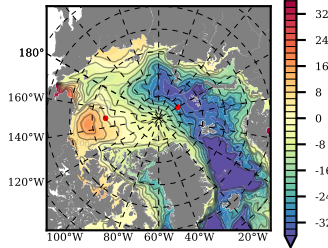

BCTGR273ERA5SC1 mean FWC (m) over 1994

Mean FWC (m) from BG Obs Sys. (Proshutinsky et al. GRL2018) over year 2003-2017

Mean FWC (m) from Init State

BCTGR273ERA5SC1 mean SSH anomaly

Mean DOT from Armitage et al. 2017 2003-2014