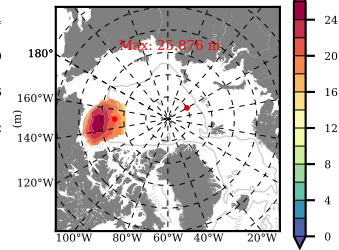

BCTGR273ERA5SC1 mean FWC (m) over 1995

Mean FWC (m) from BG Obs Sys. (Proshutinsky et al. GRL2018) over year 2003-2017

Mean FWC (m) from Init State

BCTGR273ERA5SC1 mean SSH anomaly

Mean DOT from Armitage et al. 2017 2003-2014