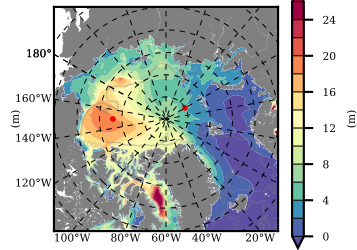

BCTGR273ERA5SC1 mean FWC (m) over 1995

Mean FWC (m) from BG Obs Sys. (Proshutinsky et al. GRL2018) over year 2003-2017

Mean FWC (m) from Init State

BCTGR273ERA5SC1 mean SSH anomaly

Mean DOT from Armitage et al. 2017 2003-2014