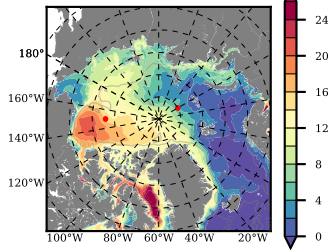

BCTGR273ERA5SC1 mean FWC (m) over 1995

Mean FWC (m) from BG Obs Sys. (Proshutinsky et al. GRL2018) over year 2003-2017

Mean FWC (m) from Init State

BCTGR273ERA5SC1 mean SSH anomaly

Mean DOT from Armitage et al. 2017 2003-2014