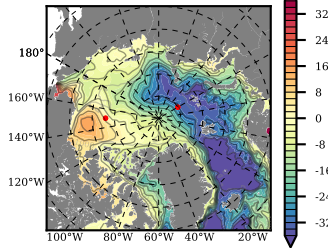

BCTGR273ERA5SC1 mean FWC (m) over 1995

Mean FWC (m) from BG Obs Sys. (Proshutinsky et al. GRL2018) over year 2003-2017

Mean FWC (m) from Init State

BCTGR273ERA5SC1 mean SSH anomaly

Mean DOT from Armitage et al. 2017 2003-2014