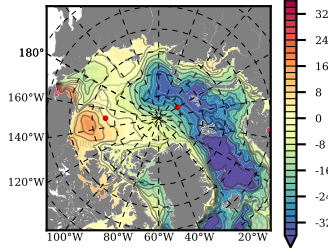

BCTGR273ERA5SC1 mean FWC (m) over 1996

Mean FWC (m) from BG Obs Sys. (Proshutinsky et al. GRL2018) over year 2003-2017

Mean FWC (m) from Init State

BCTGR273ERA5SC1 mean SSH anomaly

Mean DOT from Armitage et al. 2017 2003-2014