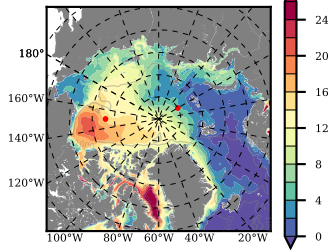

BCTGR273ERA5SC1 mean FWC (m) over 1996

Mean FWC (m) from BG Obs Sys. (Proshutinsky et al. GRL2018) over year 2003-2017

Mean FWC (m) from Init State

BCTGR273ERA5SC1 mean SSH anomaly

Mean DOT from Armitage et al. 2017 2003-2014