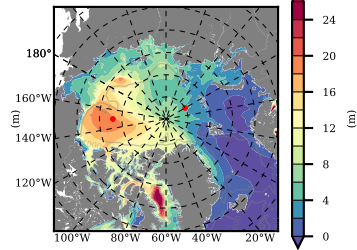

BCTGR273ERA5SC1 mean FWC (m) over 1997

Mean FWC (m) from BG Obs Sys. (Proshutinsky et al. GRL2018) over year 2003-2017

Mean FWC (m) from Init State

BCTGR273ERA5SC1 mean SSH anomaly

Mean DOT from Armitage et al. 2017 2003-2014