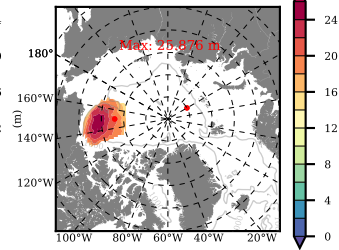

BCTGR273ERA5SC1 mean FWC (m) over 1997

Mean FWC (m) from BG Obs Sys. (Proshutinsky et al. GRL2018) over year 2003-2017

Mean FWC (m) from Init State

BCTGR273ERA5SC1 mean SSH anomaly

Mean DOT from Armitage et al. 2017 2003-2014