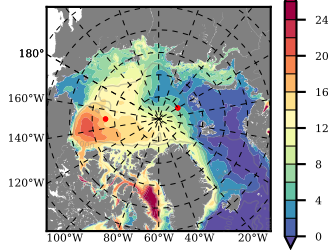

BCTGR273ERA5SC1 mean FWC (m) over 1997

Mean FWC (m) from BG Obs Sys. (Proshutinsky et al. GRL2018) over year 2003-2017

Mean FWC (m) from Init State

BCTGR273ERA5SC1 mean SSH anomaly

Mean DOT from Armitage et al. 2017 2003-2014