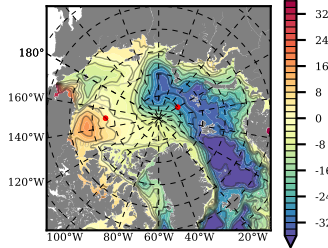

BCTGR273ERA5SC1 mean FWC (m) over 1997

Mean FWC (m) from BG Obs Sys. (Proshutinsky et al. GRL2018) over year 2003-2017

Mean FWC (m) from Init State

BCTGR273ERA5SC1 mean SSH anomaly

Mean DOT from Armitage et al. 2017 2003-2014