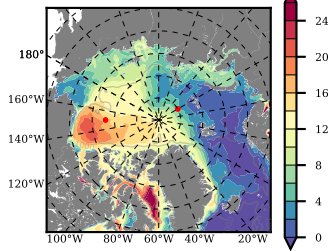

BCTGR273ERA5SC1 mean FWC (m) over 1998

Mean FWC (m) from BG Obs Sys. (Proshutinsky et al. GRL2018) over year 2003-2017

Mean FWC (m) from Init State

BCTGR273ERA5SC1 mean SSH anomaly

Mean DOT from Armitage et al. 2017 2003-2014