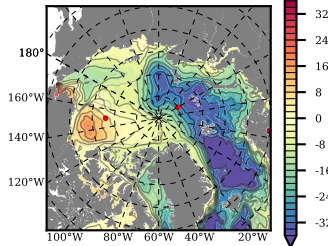

BCTGR273ERA5SC1 mean FWC (m) over 1998

Mean FWC (m) from BG Obs Sys. (Proshutinsky et al. GRL2018) over year 2003-2017

Mean FWC (m) from Init State

BCTGR273ERA5SC1 mean SSH anomaly

Mean DOT from Armitage et al. 2017 2003-2014