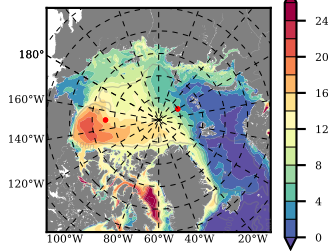

BCTGR273ERA5SC1 mean FWC (m) over 1999

Mean FWC (m) from BG Obs Sys. (Proshutinsky et al. GRL2018) over year 2003-2017

Mean FWC (m) from Init State

BCTGR273ERA5SC1 mean SSH anomaly

Mean DOT from Armitage et al. 2017 2003-2014