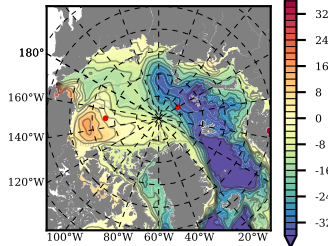

BCTGR273ERA5SC1 mean FWC (m) over 1999

Mean FWC (m) from BG Obs Sys. (Proshutinsky et al. GRL2018) over year 2003-2017

Mean FWC (m) from Init State

BCTGR273ERA5SC1 mean SSH anomaly

Mean DOT from Armitage et al. 2017 2003-2014