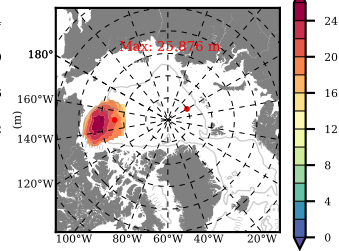

BCTGR273ERA5SC1 mean FWC (m) over 1999

Mean FWC (m) from BG Obs Sys. (Proshutinsky et al. GRL2018) over year 2003-2017

Mean FWC (m) from Init State

BCTGR273ERA5SC1 mean SSH anomaly

Mean DOT from Armitage et al. 2017 2003-2014