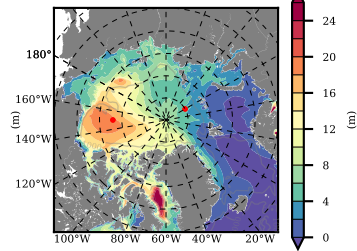

BCTGR273ERA5SC1 mean FWC (m) over 1999

Mean FWC (m) from BG Obs Sys. (Proshutinsky et al. GRL2018) over year 2003-2017

Mean FWC (m) from Init State

BCTGR273ERA5SC1 mean SSH anomaly

Mean DOT from Armitage et al. 2017 2003-2014