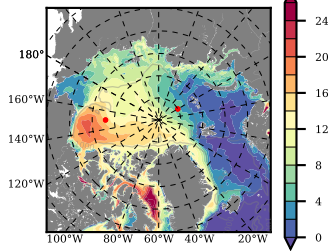

BCTGR273ERA5SC1 mean FWC (m) over 2000

Mean FWC (m) from BG Obs Sys. (Proshutinsky et al. GRL2018) over year 2003-2017

Mean FWC (m) from Init State

BCTGR273ERA5SC1 mean SSH anomaly

Mean DOT from Armitage et al. 2017 2003-2014