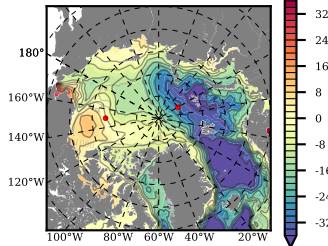

BCTGR273ERA5SC1 mean FWC (m) over 2000

Mean FWC (m) from BG Obs Sys. (Proshutinsky et al. GRL2018) over year 2003-2017

Mean FWC (m) from Init State

BCTGR273ERA5SC1 mean SSH anomaly

Mean DOT from Armitage et al. 2017 2003-2014