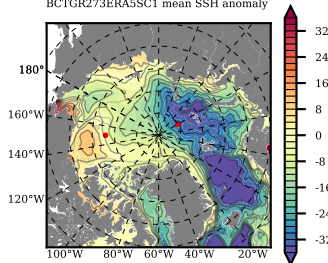

BCTGR273ERA5SC1 mean FWC (m) over 2001

Mean FWC (m) from BG Obs Sys. (Proshutinsky et al. GRL2018) over year 2003-2017

Mean FWC (m) from Init State

BCTGR273ERA5SC1 mean SSH anomaly

Mean DOT from Armitage et al. 2017 2003-2014