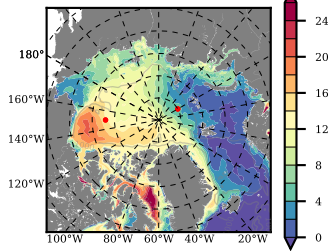

BCTGR273ERA5SC1 mean FWC (m) over 2001

Mean FWC (m) from BG Obs Sys. (Proshutinsky et al. GRL2018) over year 2003-2017

Mean FWC (m) from Init State

BCTGR273ERA5SC1 mean SSH anomaly

Mean DOT from Armitage et al. 2017 2003-2014