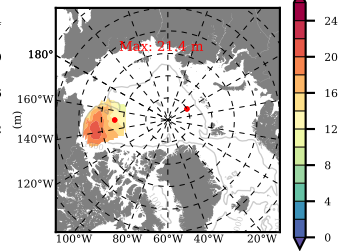

BCTGR273ERA5SC1 mean FWC (m) over 2003

Mean FWC (m) from BG Obs Sys. (Proshutinsky et al. GRL2018) over year 2003

Mean FWC (m) from Init State

BCTGR273ERA5SC1 mean SSH anomaly

Mean DOT from Armitage et al. 2017 2003