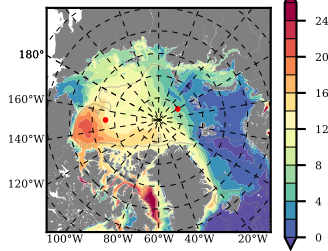

BCTGR273ERA5SC1 mean FWC (m) over 2003

Mean FWC (m) from BG Obs Sys. (Proshutinsky et al. GRL2018) over year 2003

Mean FWC (m) from Init State

BCTGR273ERA5SC1 mean SSH anomaly

Mean DOT from Armitage et al. 2017 2003