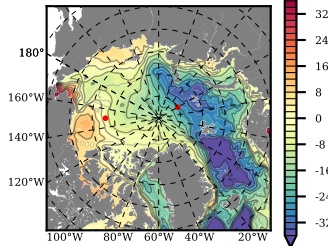

BCTGR273ERA5SC1 mean FWC (m) over 2003

Mean FWC (m) from BG Obs Sys. (Proshutinsky et al. GRL2018) over year 2003

Mean FWC (m) from Init State

BCTGR273ERA5SC1 mean SSH anomaly

Mean DOT from Armitage et al. 2017 2003