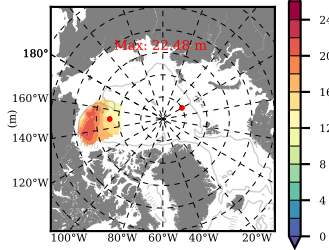

BCTGR273ERA5SC1 mean FWC (m) over 2004

Mean FWC (m) from BG Obs Sys. (Proshutinsky et al. GRL2018) over year 2004

Mean FWC (m) from Init State

BCTGR273ERA5SC1 mean SSH anomaly

Mean DOT from Armitage et al. 2017 2004