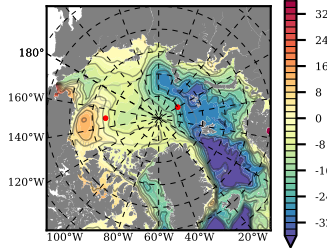

BCTGR273ERA5SC1 mean FWC (m) over 2004

Mean FWC (m) from BG Obs Sys. (Proshutinsky et al. GRL2018) over year 2004

Mean FWC (m) from Init State

BCTGR273ERA5SC1 mean SSH anomaly

Mean DOT from Armitage et al. 2017 2004