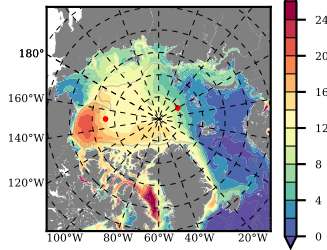

BCTGR273ERA5SC1 mean FWC (m) over 2004

Mean FWC (m) from BG Obs Sys. (Proshutinsky et al. GRL2018) over year 2004

Mean FWC (m) from Init State

BCTGR273ERA5SC1 mean SSH anomaly

Mean DOT from Armitage et al. 2017 2004