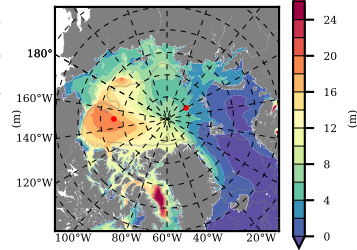

BCTGR273ERA5SC1 mean FWC (m) over 2004

Mean FWC (m) from BG Obs Sys. (Proshutinsky et al. GRL2018) over year 2004

Mean FWC (m) from Init State

BCTGR273ERA5SC1 mean SSH anomaly

Mean DOT from Armitage et al. 2017 2004