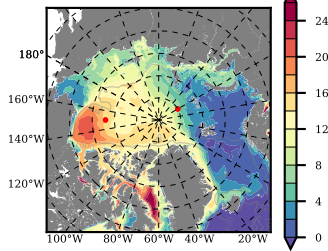

BCTGR273ERA5SC1 mean FWC (m) over 2005

Mean FWC (m) from BG Obs Sys. (Proshutinsky et al. GRL2018) over year 2005

Mean FWC (m) from Init State

BCTGR273ERA5SC1 mean SSH anomaly

Mean DOT from Armitage et al. 2017 2005