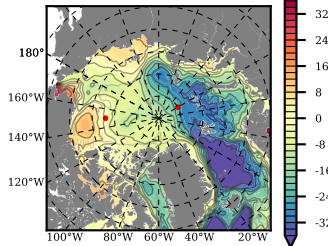

BCTGR273ERA5SC1 mean FWC (m) over 2005

Mean FWC (m) from BG Obs Sys. (Proshutinsky et al. GRL2018) over year 2005

Mean FWC (m) from Init State

BCTGR273ERA5SC1 mean SSH anomaly

Mean DOT from Armitage et al. 2017 2005