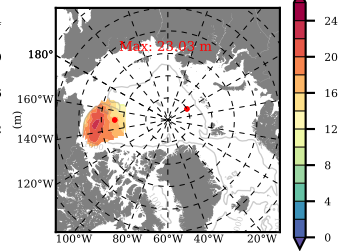

BCTGR273ERA5SC1 mean FWC (m) over 2005

Mean FWC (m) from BG Obs Sys. (Proshutinsky et al. GRL2018) over year 2005

Mean FWC (m) from Init State

BCTGR273ERA5SC1 mean SSH anomaly

Mean DOT from Armitage et al. 2017 2005