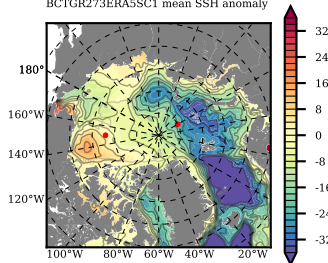

BCTGR273ERA5SC1 mean FWC (m) over 2007

Mean FWC (m) from BG Obs Sys. (Proshutinsky et al. GRL2018) over year 2007

Mean FWC (m) from Init State

BCTGR273ERA5SC1 mean SSH anomaly

Mean DOT from Armitage et al. 2017 2007