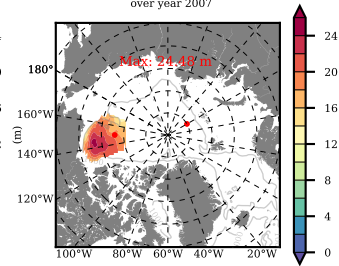

BCTGR273ERA5SC1 mean FWC (m) over 2007

Mean FWC (m) from BG Obs Sys. (Proshutinsky et al. GRL2018) over year 2007

Mean FWC (m) from Init State

BCTGR273ERA5SC1 mean SSH anomaly

Mean DOT from Armitage et al. 2017 2007