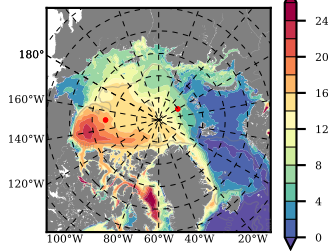

BCTGR273ERA5SC1 mean FWC (m) over 2007

Mean FWC (m) from BG Obs Sys. (Proshutinsky et al. GRL2018) over year 2007

Mean FWC (m) from Init State

BCTGR273ERA5SC1 mean SSH anomaly

Mean DOT from Armitage et al. 2017 2007