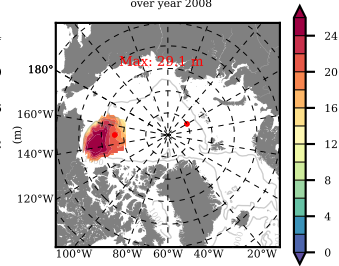

BCTGR273ERA5SC1 mean FWC (m) over 2008

Mean FWC (m) from BG Obs Sys. (Proshutinsky et al. GRL2018) over year 2008

Mean FWC (m) from Init State

BCTGR273ERA5SC1 mean SSH anomaly

Mean DOT from Armitage et al. 2017 2008