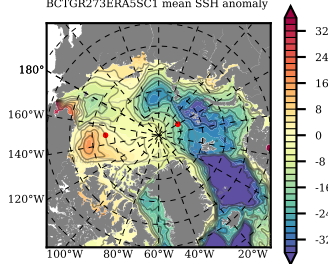

BCTGR273ERA5SC1 mean FWC (m) over 2008

Mean FWC (m) from BG Obs Sys. (Proshutinsky et al. GRL2018) over year 2008

Mean FWC (m) from Init State

BCTGR273ERA5SC1 mean SSH anomaly

Mean DOT from Armitage et al. 2017 2008