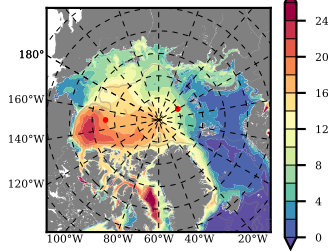

BCTGR273ERA5SC1 mean FWC (m) over 2008

Mean FWC (m) from BG Obs Sys. (Proshutinsky et al. GRL2018) over year 2008

Mean FWC (m) from Init State

BCTGR273ERA5SC1 mean SSH anomaly

Mean DOT from Armitage et al. 2017 2008