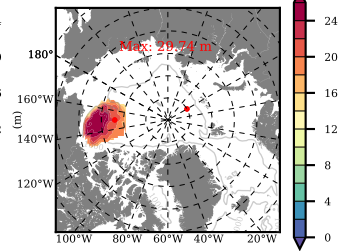

BCTGR273ERA5SC1 mean FWC (m) over 2009

Mean FWC (m) from BG Obs Sys. (Proshutinsky et al. GRL2018) over year 2009

Mean FWC (m) from Init State

BCTGR273ERA5SC1 mean SSH anomaly

Mean DOT from Armitage et al. 2017 2009