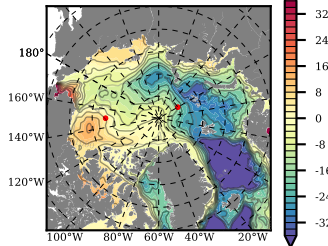

BCTGR273ERA5SC1 mean FWC (m) over 2009

Mean FWC (m) from BG Obs Sys. (Proshutinsky et al. GRL2018) over year 2009

Mean FWC (m) from Init State

BCTGR273ERA5SC1 mean SSH anomaly

Mean DOT from Armitage et al. 2017 2009