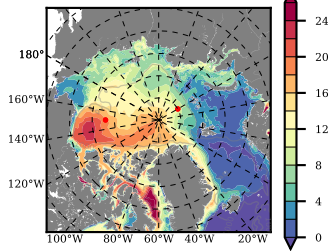

BCTGR273ERA5SC1 mean FWC (m) over 2009

Mean FWC (m) from BG Obs Sys. (Proshutinsky et al. GRL2018) over year 2009

Mean FWC (m) from Init State

BCTGR273ERA5SC1 mean SSH anomaly

Mean DOT from Armitage et al. 2017 2009