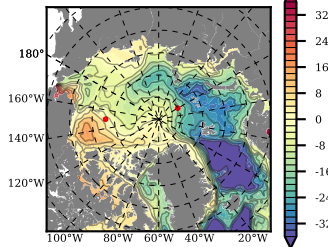

BCTGR273ERA5SC1 mean FWC (m) over 2010

Mean FWC (m) from BG Obs Sys. (Proshutinsky et al. GRL2018) over year 2010

Mean FWC (m) from Init State

BCTGR273ERA5SC1 mean SSH anomaly

Mean DOT from Armitage et al. 2017 2010