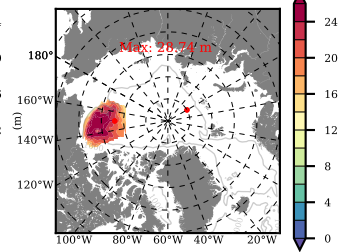

BCTGR273ERA5SC1 mean FWC (m) over 2010

Mean FWC (m) from BG Obs Sys. (Proshutinsky et al. GRL2018) over year 2010

Mean FWC (m) from Init State

BCTGR273ERA5SC1 mean SSH anomaly

Mean DOT from Armitage et al. 2017 2010