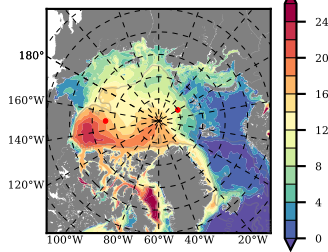

BCTGR273ERA5SC1 mean FWC (m) over 2010

Mean FWC (m) from BG Obs Sys. (Proshutinsky et al. GRL2018) over year 2010

Mean FWC (m) from Init State

BCTGR273ERA5SC1 mean SSH anomaly

Mean DOT from Armitage et al. 2017 2010