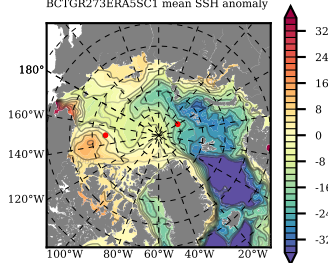

BCTGR273ERA5SC1 mean FWC (m) over 2011

Mean FWC (m) from BG Obs Sys. (Proshutinsky et al. GRL2018) over year 2011

Mean FWC (m) from Init State

BCTGR273ERA5SC1 mean SSH anomaly

Mean DOT from Armitage et al. 2017 2011