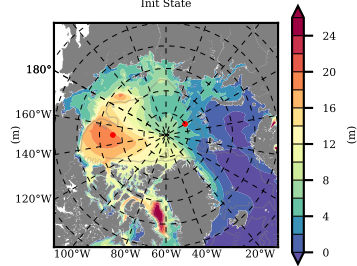

BCTGR273ERA5SC1 mean FWC (m) over 2011

Mean FWC (m) from BG Obs Sys. (Proshutinsky et al. GRL2018) over year 2011

Mean FWC (m) from Init State

BCTGR273ERA5SC1 mean SSH anomaly

Mean DOT from Armitage et al. 2017 2011