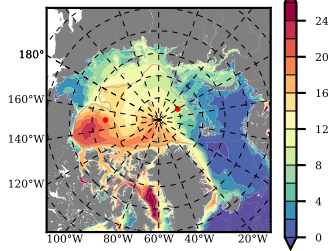

BCTGR273ERA5SC1 mean FWC (m) over 2011

Mean FWC (m) from BG Obs Sys. (Proshutinsky et al. GRL2018) over year 2011

Mean FWC (m) from Init State

BCTGR273ERA5SC1 mean SSH anomaly

Mean DOT from Armitage et al. 2017 2011