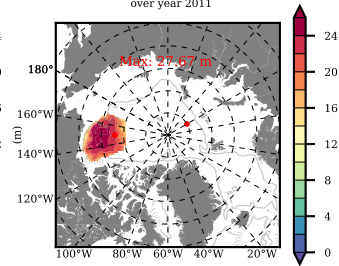

BCTGR273ERA5SC1 mean FWC (m) over 2011

Mean FWC (m) from BG Obs Sys. (Proshutinsky et al. GRL2018) over year 2011

Mean FWC (m) from Init State

BCTGR273ERA5SC1 mean SSH anomaly

Mean DOT from Armitage et al. 2017 2011