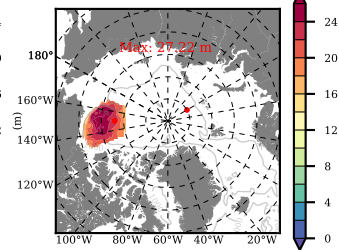

BCTGR273ERA5SC1 mean FWC (m) over 2012

Mean FWC (m) from BG Obs Sys. (Proshutinsky et al. GRL2018) over year 2012

Mean FWC (m) from Init State

BCTGR273ERA5SC1 mean SSH anomaly

Mean DOT from Armitage et al. 2017 2012