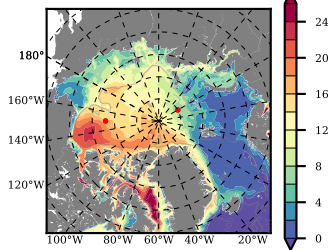

BCTGR273ERA5SC1 mean FWC (m) over 2012

Mean FWC (m) from BG Obs Sys. (Proshutinsky et al. GRL2018) over year 2012

Mean FWC (m) from Init State

BCTGR273ERA5SC1 mean SSH anomaly

Mean DOT from Armitage et al. 2017 2012