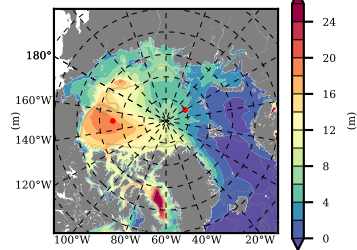

BCTGR273ERA5SC1 mean FWC (m) over 2012

Mean FWC (m) from BG Obs Sys. (Proshutinsky et al. GRL2018) over year 2012

Mean FWC (m) from Init State

BCTGR273ERA5SC1 mean SSH anomaly

Mean DOT from Armitage et al. 2017 2012