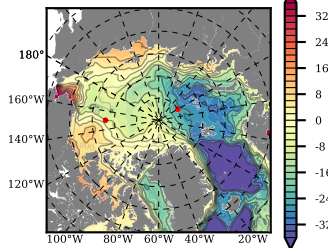

BCTGR273ERA5SC1 mean FWC (m) over 2012

Mean FWC (m) from BG Obs Sys. (Proshutinsky et al. GRL2018) over year 2012

Mean FWC (m) from Init State

BCTGR273ERA5SC1 mean SSH anomaly

Mean DOT from Armitage et al. 2017 2012