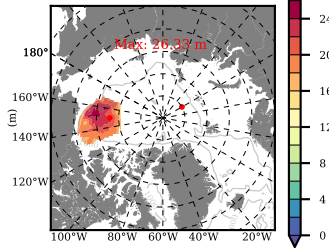

BCTGR273ERA5SC1 mean FWC (m) over 2013

Mean FWC (m) from BG Obs Sys. (Proshutinsky et al. GRL2018) over year 2013

Mean FWC (m) from Init State

BCTGR273ERA5SC1 mean SSH anomaly

Mean DOT from Armitage et al. 2017 2013