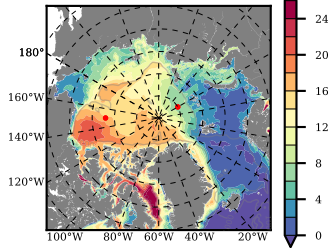

BCTGR273ERA5SC1 mean FWC (m) over 2013

Mean FWC (m) from BG Obs Sys. (Proshutinsky et al. GRL2018) over year 2013

Mean FWC (m) from Init State

BCTGR273ERA5SC1 mean SSH anomaly

Mean DOT from Armitage et al. 2017 2013