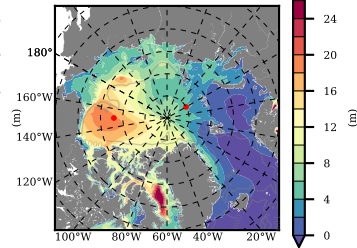

BCTGR273ERA5SC1 mean FWC (m) over 2013

Mean FWC (m) from BG Obs Sys. (Proshutinsky et al. GRL2018) over year 2013

Mean FWC (m) from Init State

BCTGR273ERA5SC1 mean SSH anomaly

Mean DOT from Armitage et al. 2017 2013