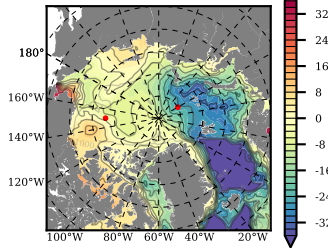

BCTGR273ERA5SC1 mean FWC (m) over 2013

Mean FWC (m) from BG Obs Sys. (Proshutinsky et al. GRL2018) over year 2013

Mean FWC (m) from Init State

BCTGR273ERA5SC1 mean SSH anomaly

Mean DOT from Armitage et al. 2017 2013