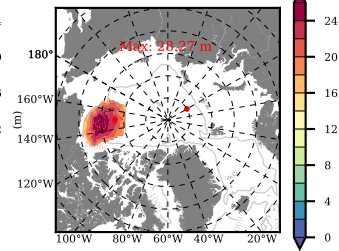

BCTGR273ERA5SC1 mean FWC (m) over 2014

Mean FWC (m) from BG Obs Sys. (Proshutinsky et al. GRL2018) over year 2014

Mean FWC (m) from Init State

BCTGR273ERA5SC1 mean SSH anomaly

Mean DOT from Armitage et al. 2017 2014