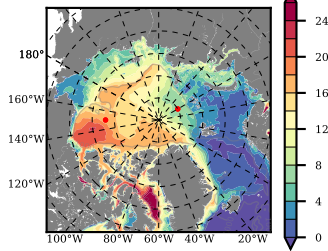

BCTGR273ERA5SC1 mean FWC (m) over 2014

Mean FWC (m) from BG Obs Sys. (Proshutinsky et al. GRL2018) over year 2014

Mean FWC (m) from Init State

BCTGR273ERA5SC1 mean SSH anomaly

Mean DOT from Armitage et al. 2017 2014