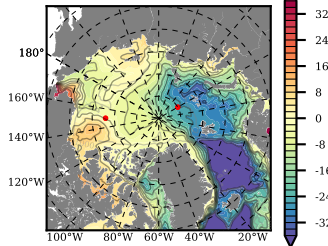

BCTGR273ERA5SC1 mean FWC (m) over 2014

Mean FWC (m) from BG Obs Sys. (Proshutinsky et al. GRL2018) over year 2014

Mean FWC (m) from Init State

BCTGR273ERA5SC1 mean SSH anomaly

Mean DOT from Armitage et al. 2017 2014