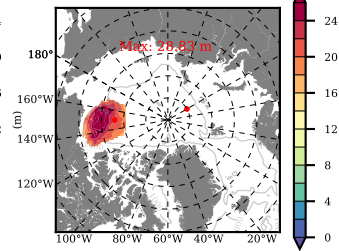

BCTGR273ERA5SC1 mean FWC (m) over 2015

Mean FWC (m) from BG Obs Sys. (Proshutinsky et al. GRL2018) over year 2015

Mean FWC (m) from Init State

BCTGR273ERA5SC1 mean SSH anomaly

Mean DOT from Armitage et al. 2017 2003-2014