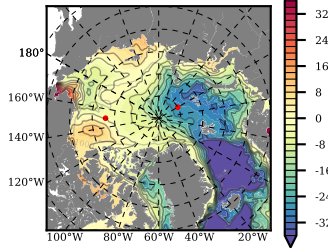

BCTGR273ERA5SC1 mean FWC (m) over 2015

Mean FWC (m) from BG Obs Sys. (Proshutinsky et al. GRL2018) over year 2015

Mean FWC (m) from Init State

BCTGR273ERA5SC1 mean SSH anomaly

Mean DOT from Armitage et al. 2017 2003-2014