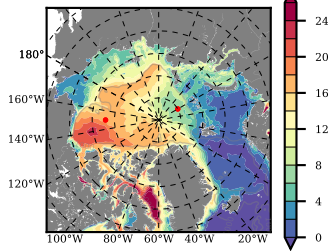

BCTGR273ERA5SC1 mean FWC (m) over 2015

Mean FWC (m) from BG Obs Sys. (Proshutinsky et al. GRL2018) over year 2015

Mean FWC (m) from Init State

BCTGR273ERA5SC1 mean SSH anomaly

Mean DOT from Armitage et al. 2017 2003-2014