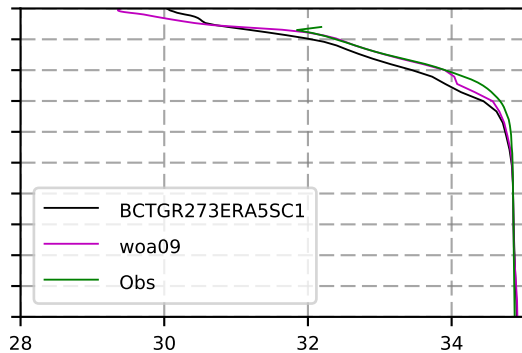

1982 mean temperature
@ moor Arctic B box

1982 mean Salinity
@ moor Arctic B box

@ moor EUR box

@ moor EUR box