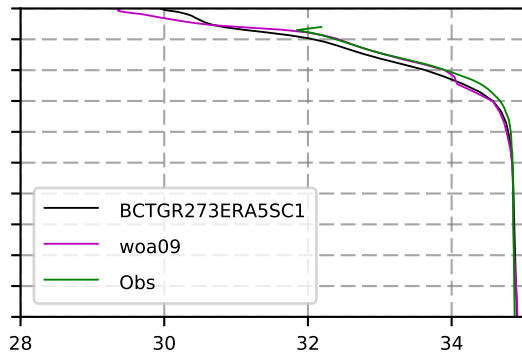

1985 mean temperature
@ moor Arctic B box

1985 mean Salinity
@ moor Arctic B box

@ moor EUR box

@ moor EUR box