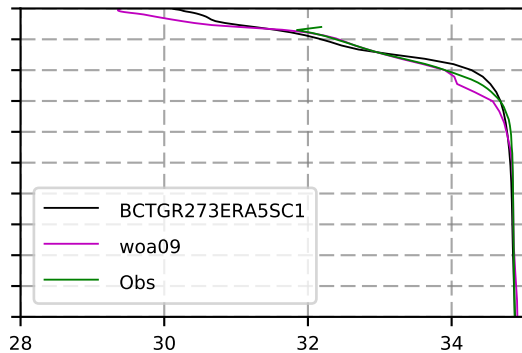

1994 mean temperature
@ moor Arctic B box

1994 mean Salinity
@ moor Arctic B box

@ moor EUR box

@ moor EUR box