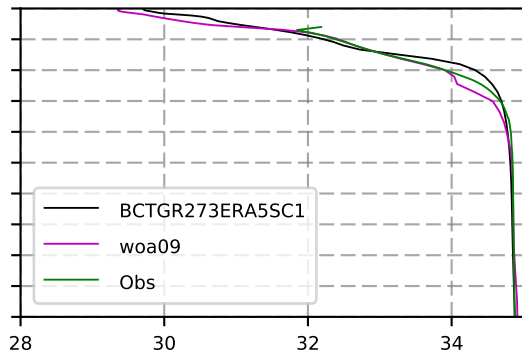

1995 mean temperature
@ moor Arctic B box

1995 mean Salinity
@ moor Arctic B box

@ moor EUR box

@ moor EUR box