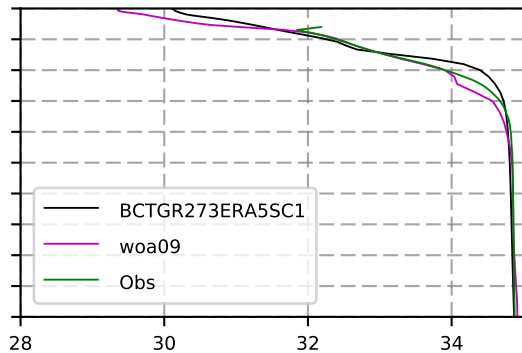

2000 mean temperature
@ moor Arctic B box

2000 mean Salinity
@ moor Arctic B box

@ moor EUR box

@ moor EUR box