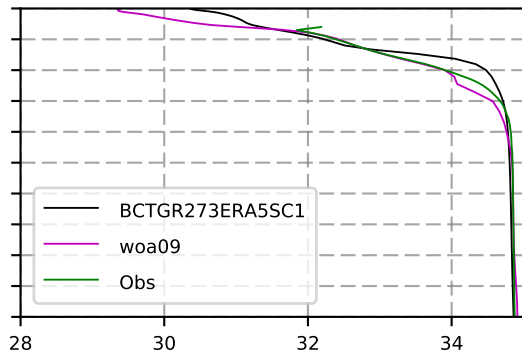

2004 mean temperature
@ moor Arctic B box

2004 mean Salinity
@ moor Arctic B box

@ moor EUR box

@ moor EUR box